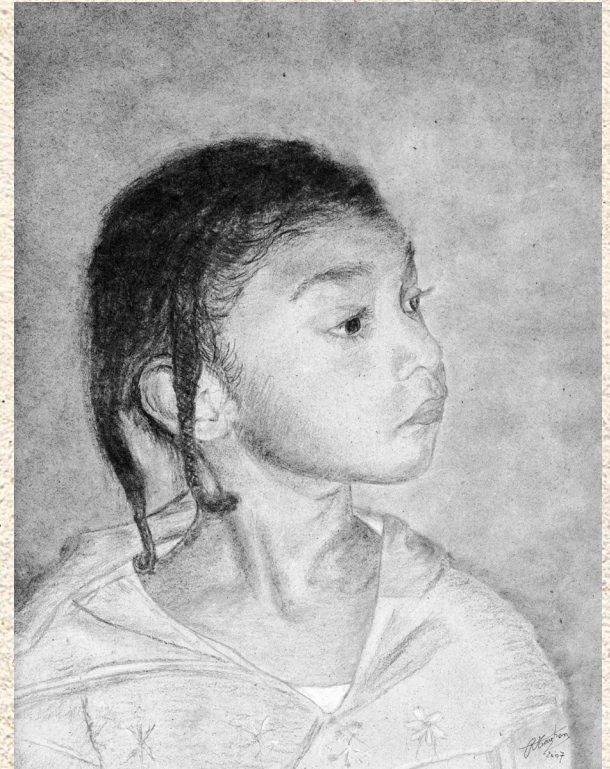

SCANNING

PHASE-ONE DIGITAL CAMERA

No Transparency ? No Worries.
Simply drop off your original artwork
at the Studio. We'll photograph your
artwork using a high quality
Phase-One digital camera.

20 x 30" and smaller = \$ 85 *

30 x 40" and smaller = \$ 115 *

For bigger sizes, please call for quotes

* 8 x 10" color corrected proof included

© Remi Taghon

FLATBED and 35mm SCANNER

5 - 10 mb = \$15

11 - 50 mb = \$31

51 - 150 mb = \$65
